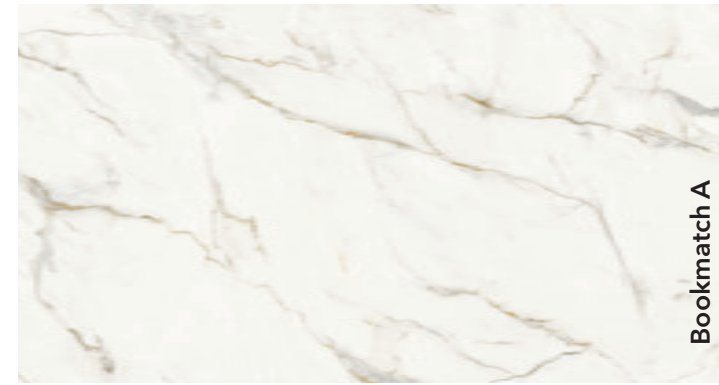

Decorations marked as Bookmatch are available in options A and B: one mirrors the other, creating the impression of an open book.