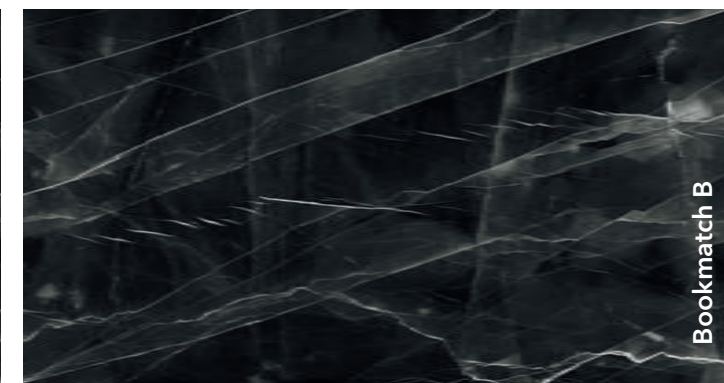

Decorations marked as Bookmatch are available in options A and B: one mirrors the other, creating the impression of an open book.