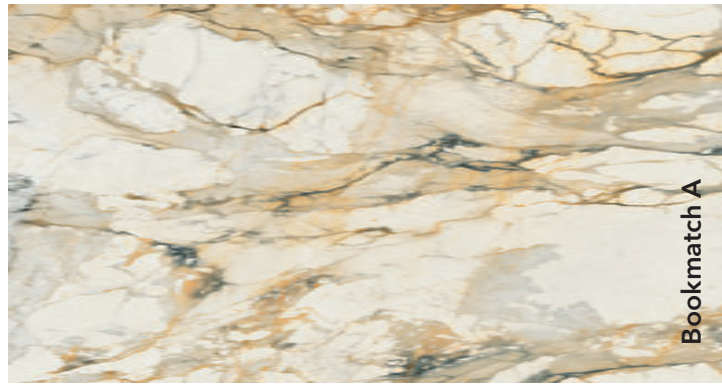

Decorations marked as Bookmatch are available in options A and B: one mirrors the other, creating the impression of an open book.

Limestone Beige

Structured surface
Slab dimensions:
3200x1600x12 mm

Bookmatch A