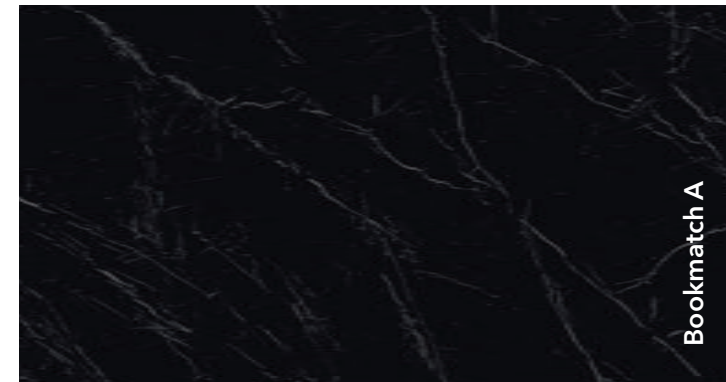

Negev

Matte surface
Slab dimensions:
3200x1600x12 mm
3200x1600x6 mm

Nero Marquina

Matte surface
Slab dimensions:
3200x1600x12 mm
3200x1600x6 mm

Polished surface
Slab dimensions:
3200x1600x6 mm

Decorations marked as Bookmatch are available in options A and B: one mirrors the other, creating the impression of an open book.