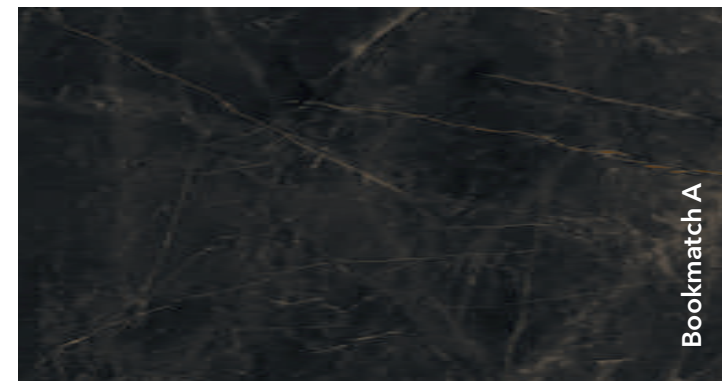

Decorations marked as Bookmatch are available in options A and B: one mirrors the other, creating the impression of an open book.