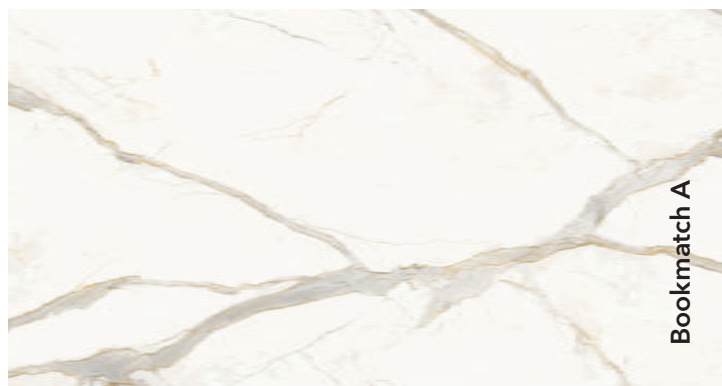

Decorations marked as Bookmatch are available in options A and B: one mirrors the other, creating the impression of an open book.

Decorations marked as Bookmatch are available in options A and B: one mirrors the other, creating the impression of an open book.