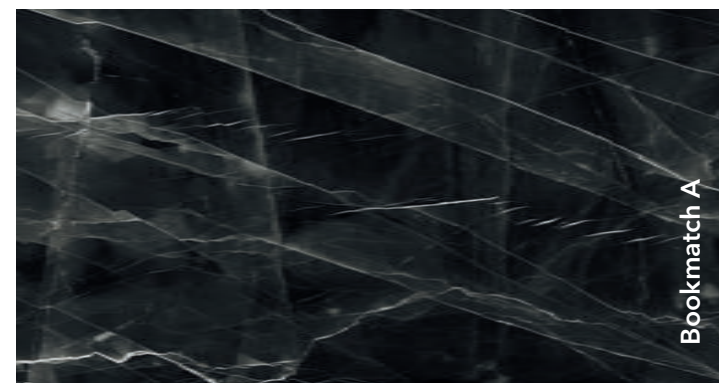

Decorations marked as Bookmatch are available in options A and B: one mirrors the other, creating the impression of an open book.