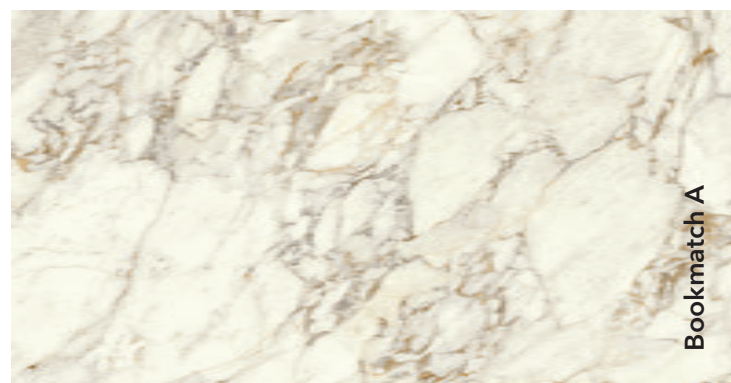

Decorations marked as Bookmatch are available in options A and B: one mirrors the other, creating the impression of an open book.