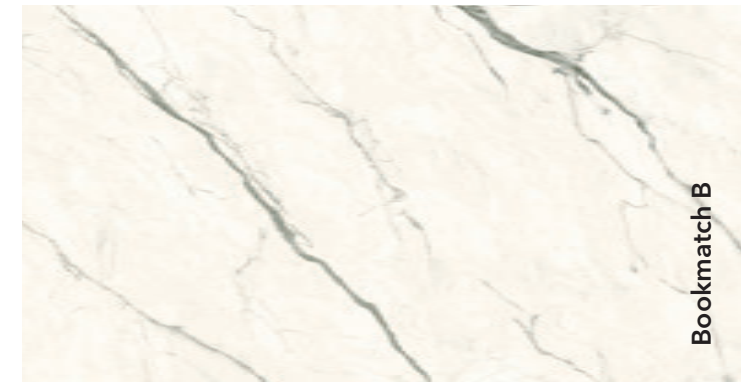

Bookmatch B

Decorations marked as Bookmatch are available in options A and B: one mirrors the other, creating the impression of an open book.