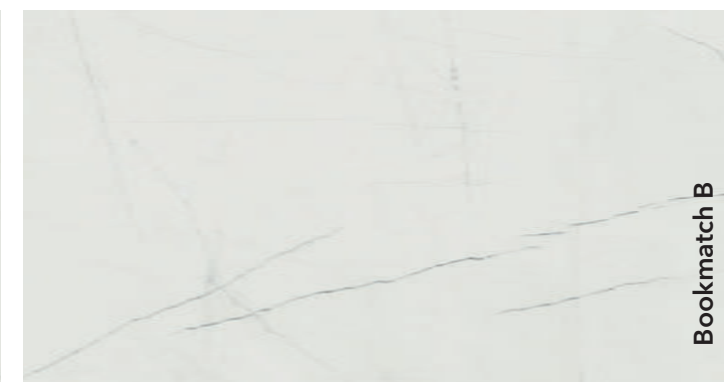

Decorations marked as Bookmatch are available in options A and B: one mirrors the other, creating the impression of an open book.