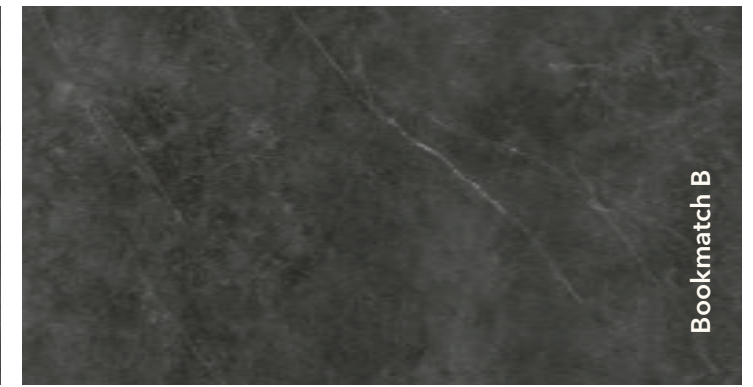

Bookmatch B

Decorations marked as Bookmatch are available in options A and B: one mirrors the other, creating the impression of an open book.

Decorations marked as Bookmatch are available in options A and B: one mirrors the other, creating the impression of an open book.