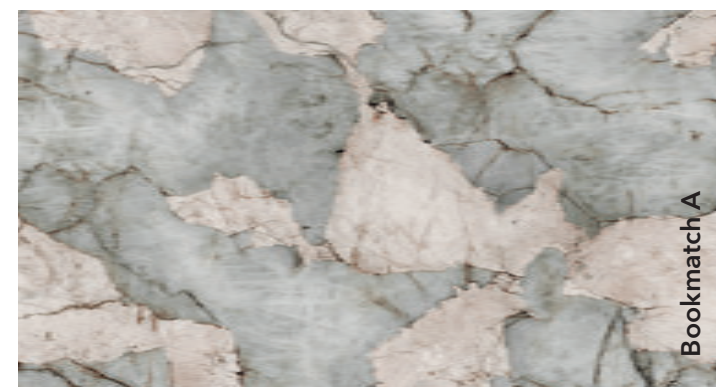

Decorations marked as Bookmatch are available in options A and B: one mirrors the other, creating the impression of an open book.

Pietra Brown

Matte surface
 Slab dimensions:
 3200x1600x12 mm
 3200x1600x6 mm