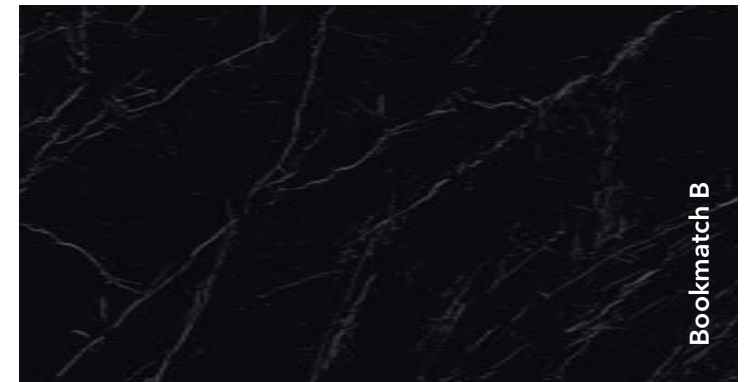

Negev

Matte surface
Slab dimensions:
3200x1600x12 mm
3200x1600x6 mm

Nero Marquina

Matte surface
Slab dimensions:
3200x1600x12 mm
3200x1600x6 mm

Polished surface
Slab dimensions:
3200x1600x6 mm

Decorations marked as Bookmatch are available in options A and B: one mirrors the other, creating the impression of an open book.