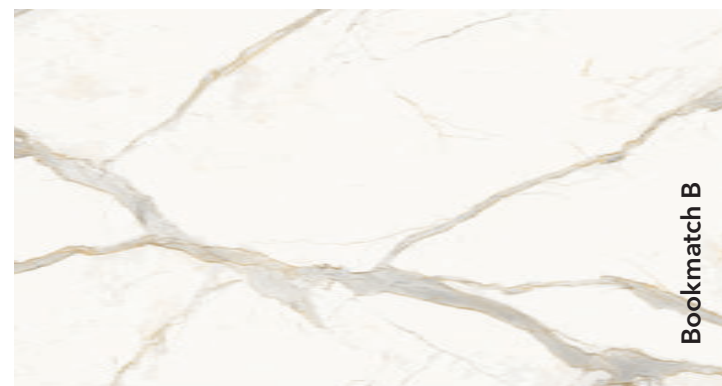

Decorations marked as Bookmatch are available in options A and B: one mirrors the other, creating the impression of an open book.

Decorations marked as Bookmatch are available in options A and B: one mirrors the other, creating the impression of an open book.