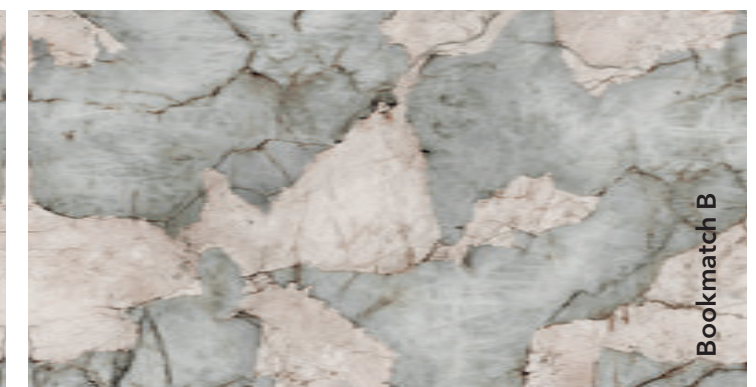

Decorations marked as Bookmatch are available in options A and B: one mirrors the other, creating the impression of an open book.

Pietra Brown

Matte surface
 Slab dimensions:
 3200x1600x12 mm
 3200x1600x6 mm