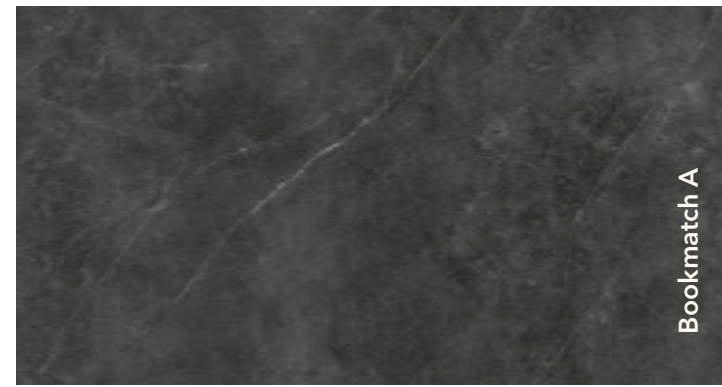

Decorations marked as Bookmatch are available in options A and B: one mirrors the other, creating the impression of an open book.

Pietra Brown

Matte surface
 Slab dimensions:
 3200x1600x12 mm
 3200x1600x6 mm