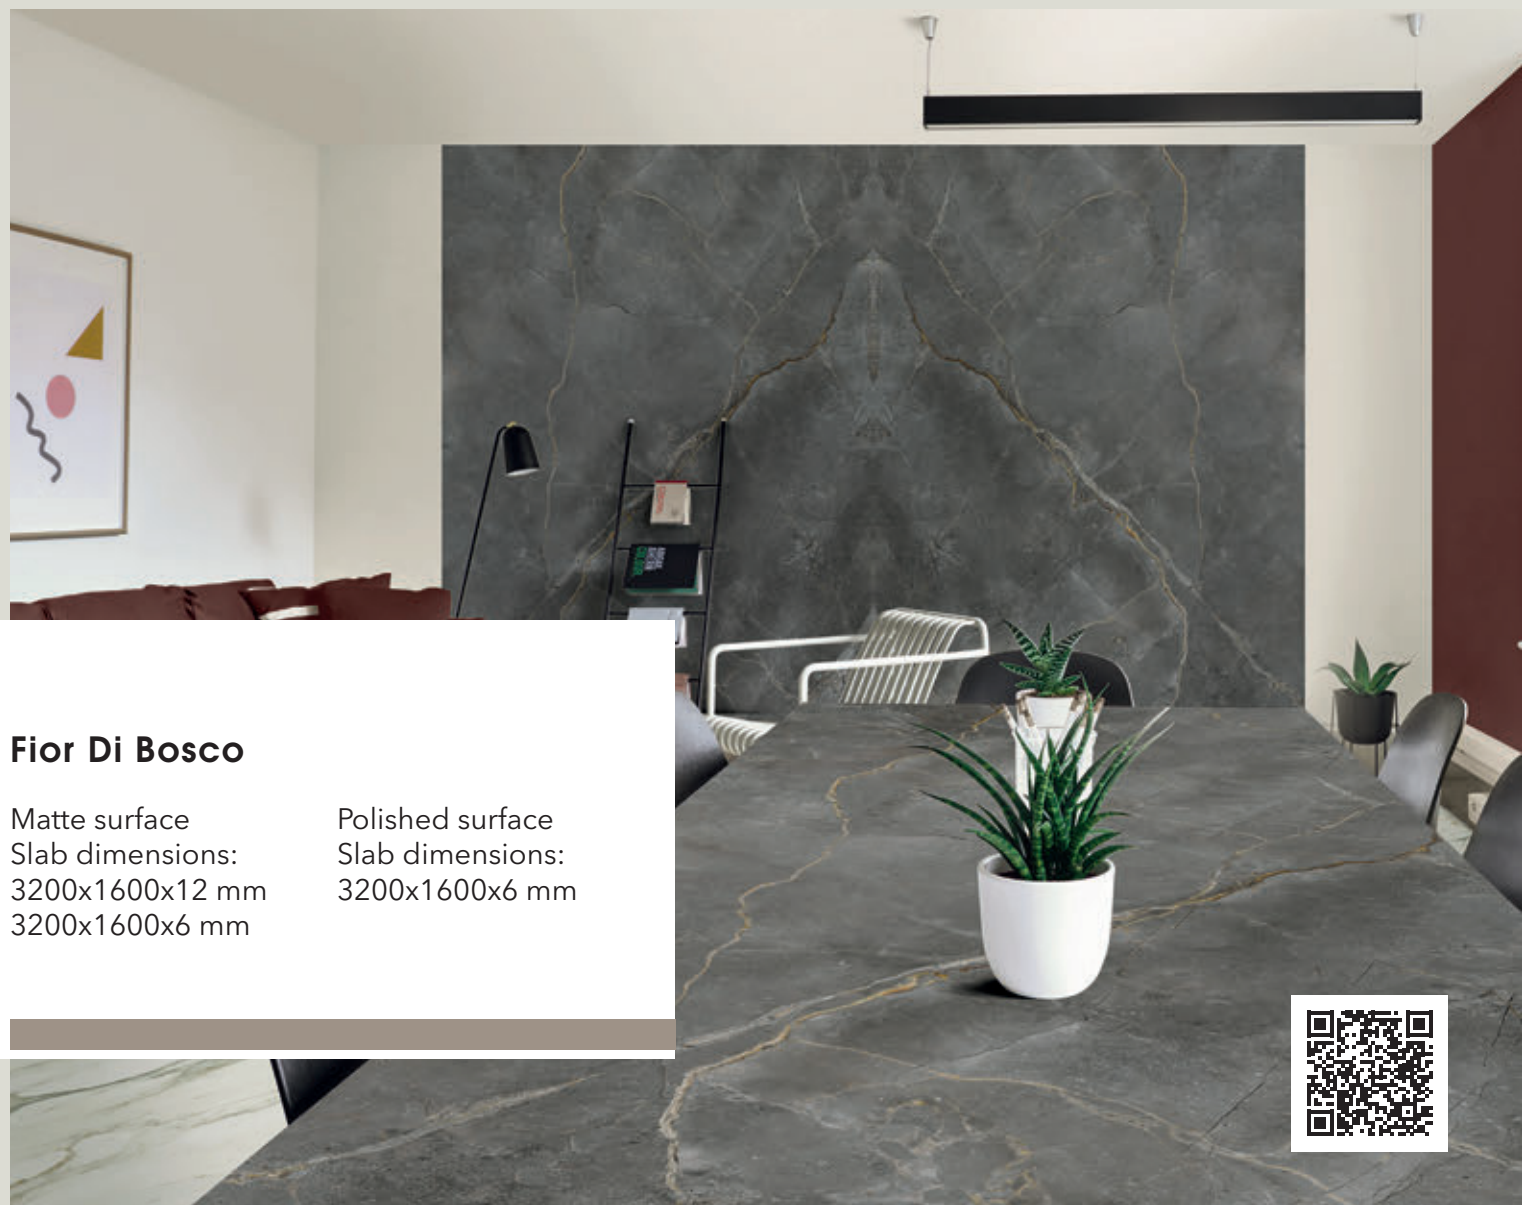

Fior Di Bosco

Matte surface
Slab dimensions:
3200x1600x12 mm
3200x1600x6 mm

Polished surface
Slab dimensions:
3200x1600x6 mm