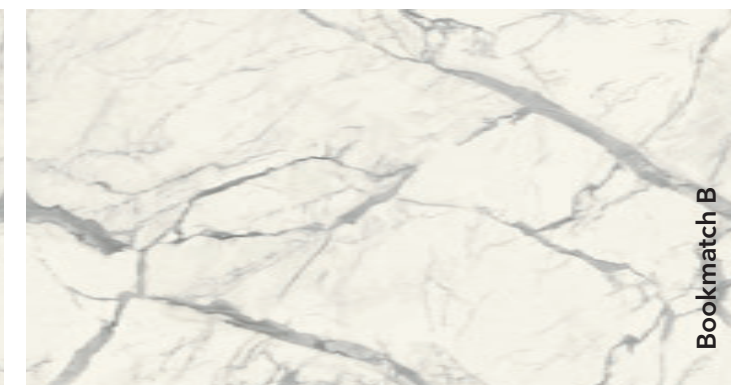

Statuario Leonardo

Matte surface	Polished surface
Slab dimensions: 3200x1600x12 mm	Slab dimensions: 3200x1600x6 mm
3200x1600x6 mm	

Decorations marked as Bookmatch are available in options A and B: one mirrors the other, creating the impression of an open book.

Decorations marked as Bookmatch are available in options A and B: one mirrors the other, creating the impression of an open book.

Statuario Raffaello

Matte surface	Polished surface
Slab dimensions: 3200x1600x12 mm	Slab dimensions: 3200x1600x6 mm