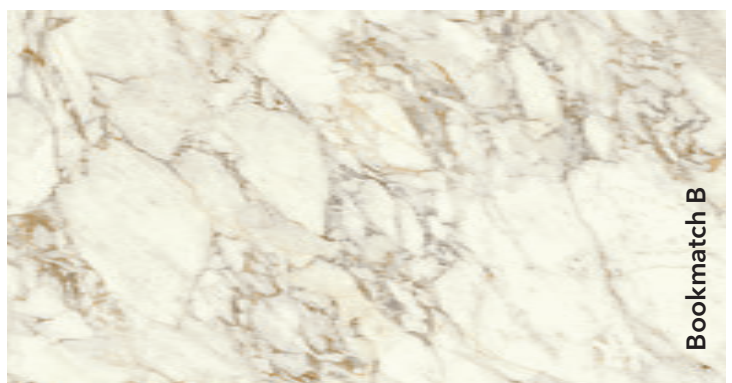

Decorations marked as Bookmatch are available in options A and B: one mirrors the other, creating the impression of an open book.