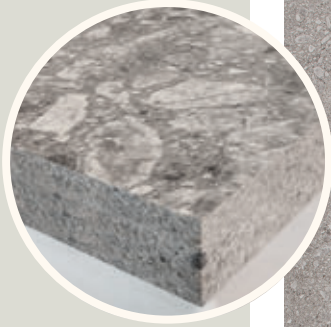

Ceppo Di Gre Fullbody 3D

Matte surface
Slab dimensions:
3200x1600x12 mm

The pattern
throughout the entire
thickness of the slab.