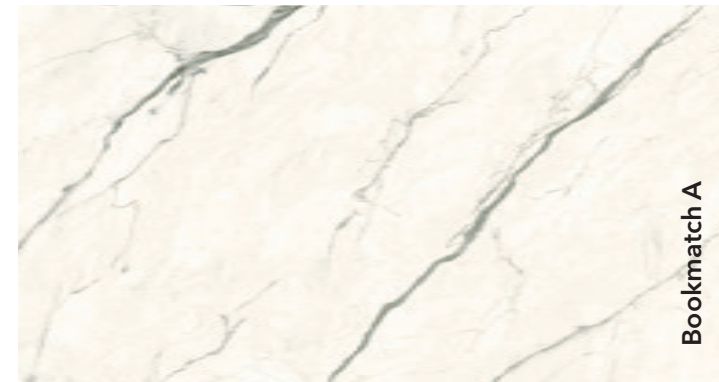

Bookmatch A