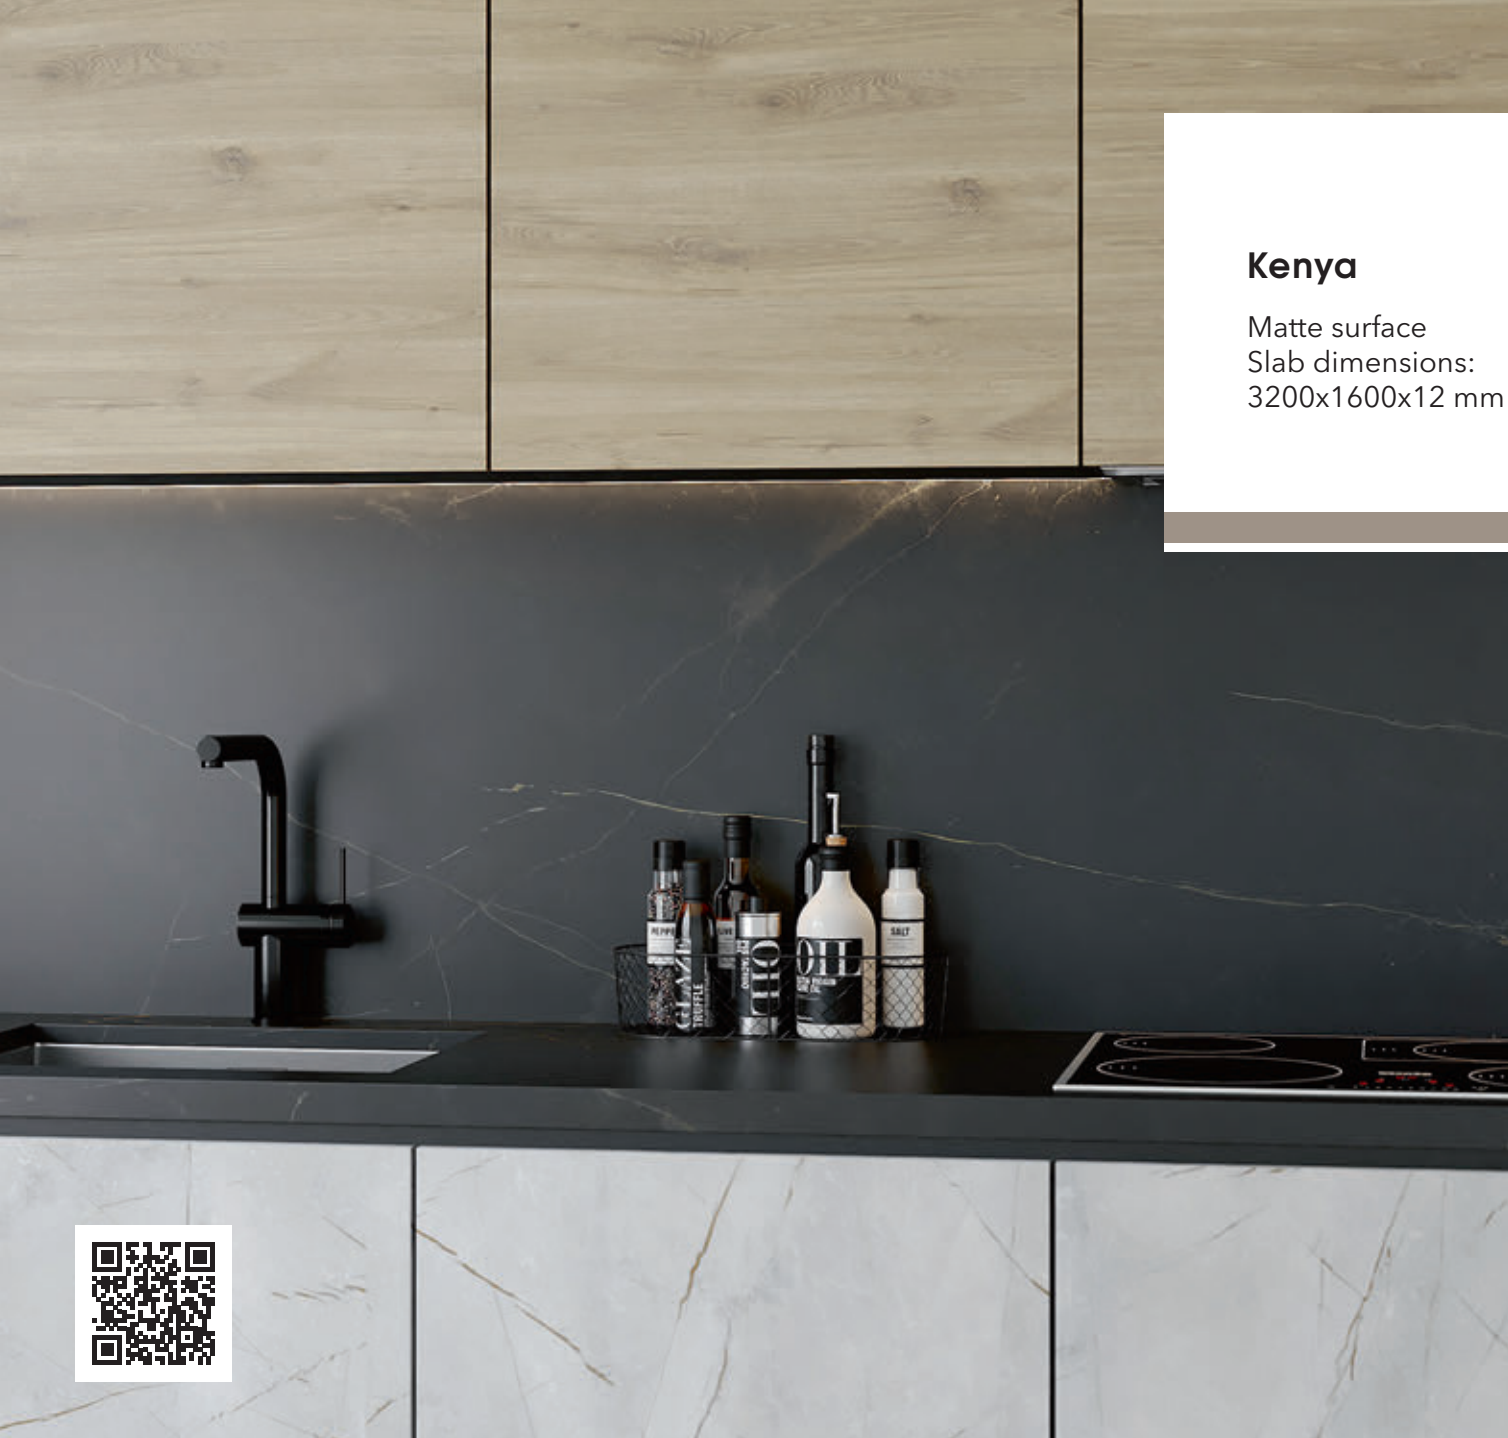

Kenya

Matte surface
Slab dimensions:
3200x1600x12 mm

Decorations marked as Bookmatch are available in options A and B: one mirrors the other, creating the impression of an open book.

Decorations marked as Bookmatch are available in options A and B: one mirrors the other, creating the impression of an open book.