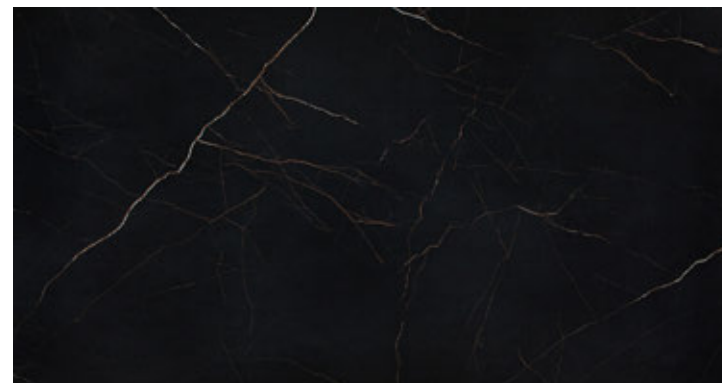

Negev

Matte surface
Slab dimensions:
3200x1600x12 mm
3200x1600x6 mm

Nero Marquina

Matte surface
Slab dimensions:
3200x1600x12 mm
3200x1600x6 mm

Polished surface
Slab dimensions:
3200x1600x6 mm

Decorations marked as Bookmatch are available in options A and B: one mirrors the other, creating the impression of an open book.