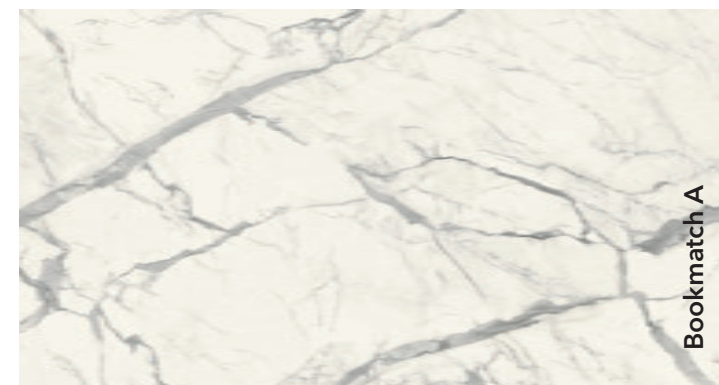

Statuario Leonardo

Matte surface	Polished surface
Slab dimensions: 3200x1600x12 mm	Slab dimensions: 3200x1600x6 mm
3200x1600x6 mm	

Decorations marked as Bookmatch are available in options A and B: one mirrors the other, creating the impression of an open book.

Decorations marked as Bookmatch are available in options A and B: one mirrors the other, creating the impression of an open book.

Statuario Raffaello

Matte surface	Polished surface
Slab dimensions: 3200x1600x12 mm	Slab dimensions: 3200x1600x6 mm