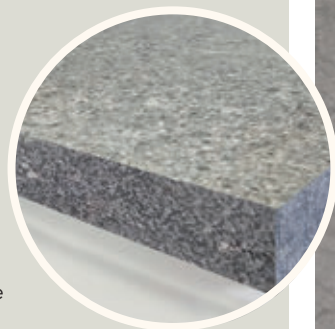

The pattern throughout the entire thickness of the slab.