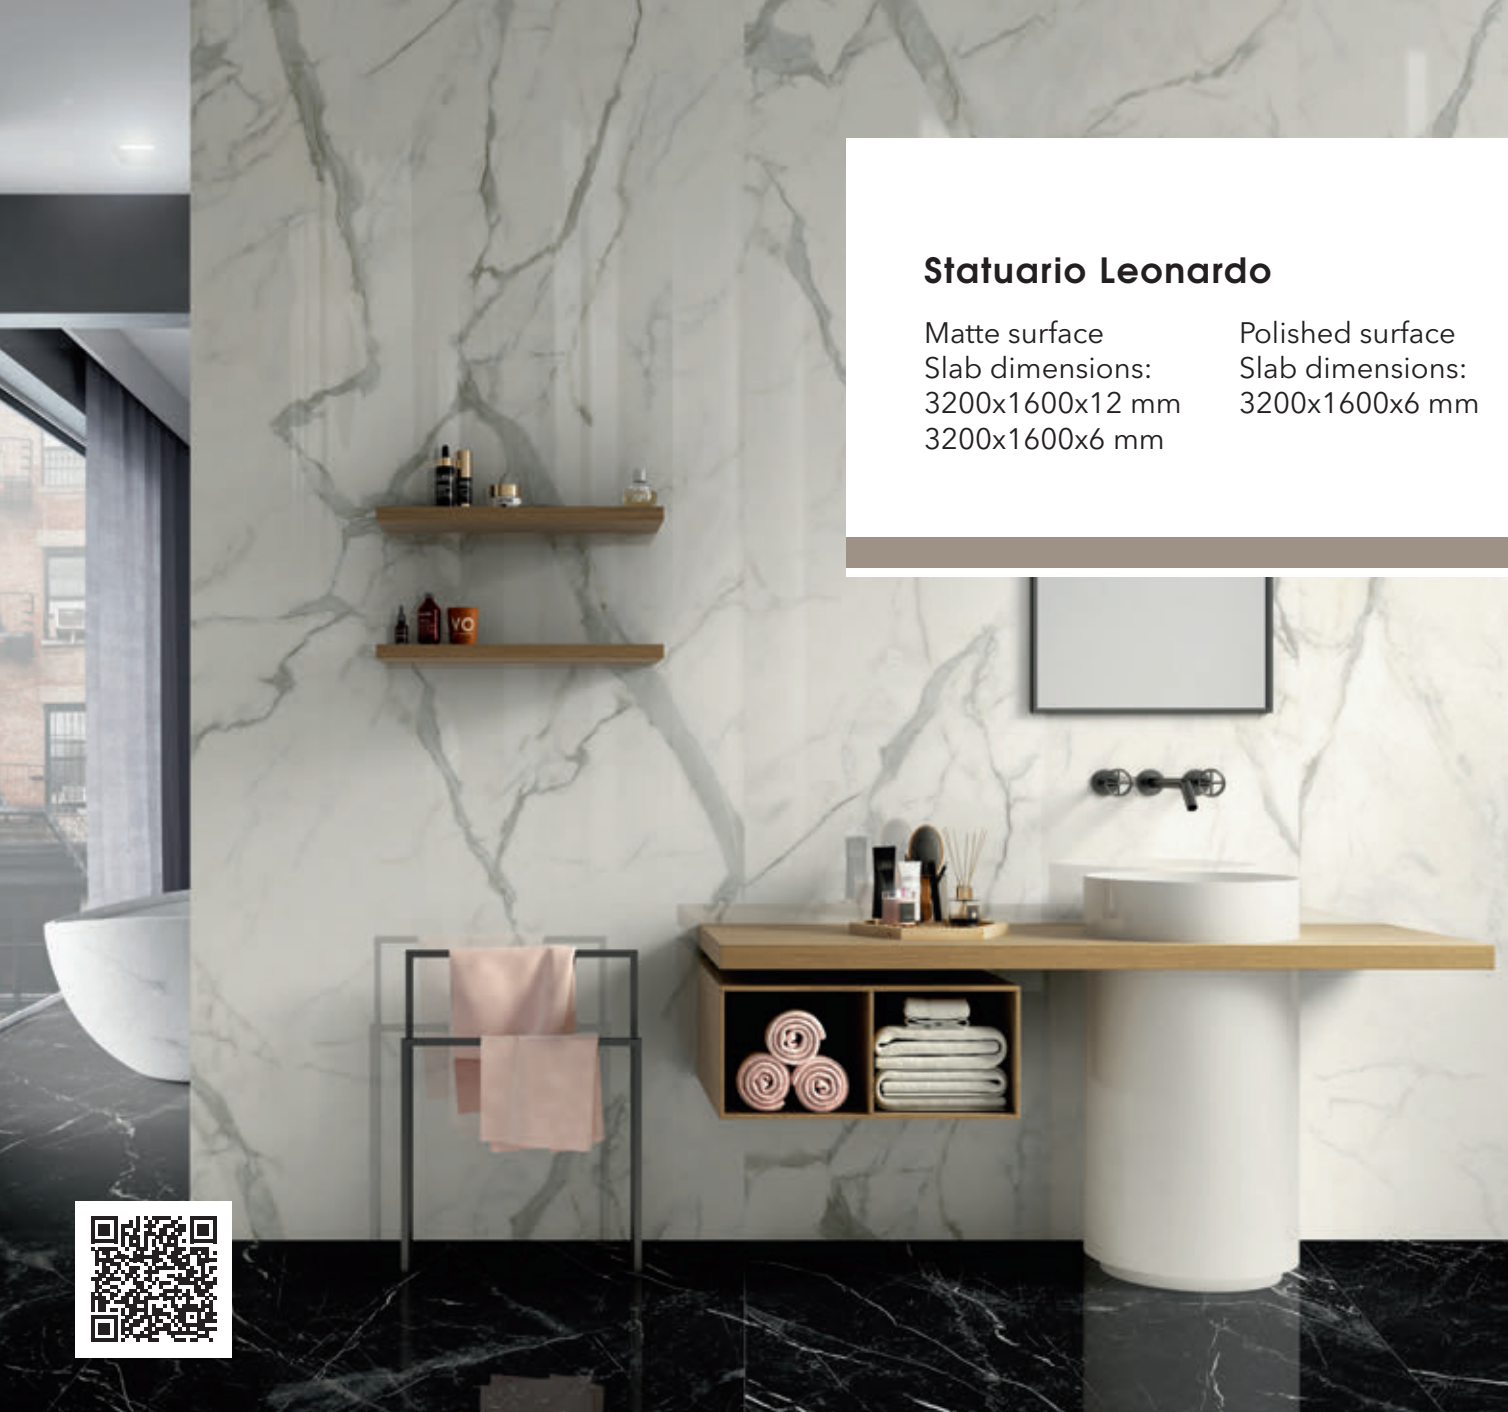

Pietra Grigia

Matte surface
 Slab dimensions:
 3200x1600x12 mm
 3200x1600x6 mm

Bookmatch A

Bookmatch B

Bookmatch A

Bookmatch B

Decorations marked as Bookmatch are available in options A and B: one mirrors the other, creating the impression of an open book.

Portoro

Matte surface
Slab dimensions:
3200x1600x20 mm
3200x1600x12 mm
3200x1600x6 mm

Polished surface
Slab dimensions:
3200x1600x6 mm

Pulpis Ivory

Matte surface
Slab dimensions:
3200x1600x12 mm

Statuario Leonardo

Matte surface	Polished surface
Slab dimensions: 3200x1600x12 mm	Slab dimensions: 3200x1600x6 mm
3200x1600x6 mm	

Decorations marked as Bookmatch are available in options A and B: one mirrors the other, creating the impression of an open book.