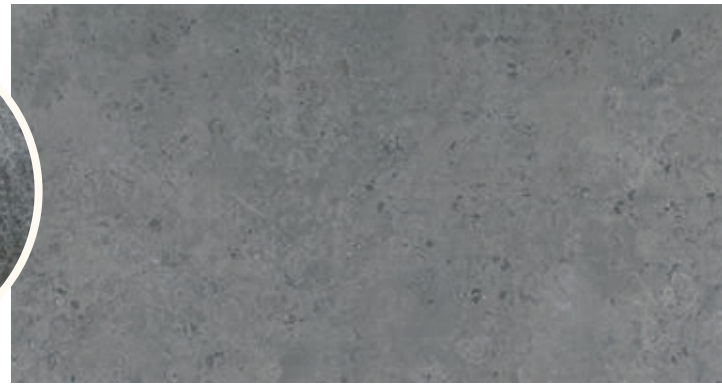

Norwegian Stone Grey

Structured surface
Slab dimensions:
3200x1600x12 mm

Patagonia

Matte surface
Slab dimensions:
3200x1600x12 mm
3200x1600x6 mm

Polished surface
Slab dimensions:
3200x1600x6 mm

Decorations marked as Bookmatch are available in options A and B: one mirrors the other, creating the impression of an open book.