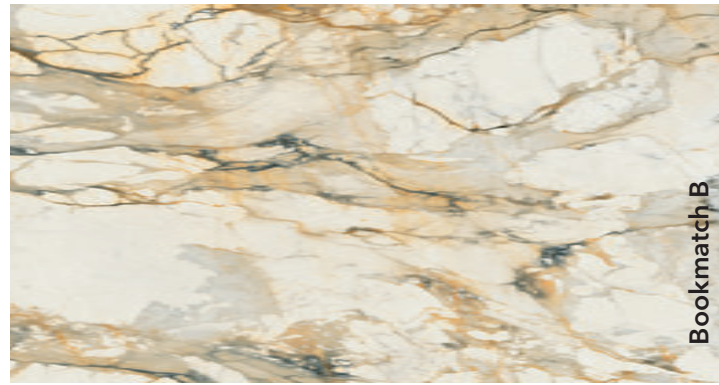

Decorations marked as Bookmatch are available in options A and B: one mirrors the other, creating the impression of an open book.

Limestone Beige

Structured surface
Slab dimensions:
3200x1600x12 mm

Bookmatch A